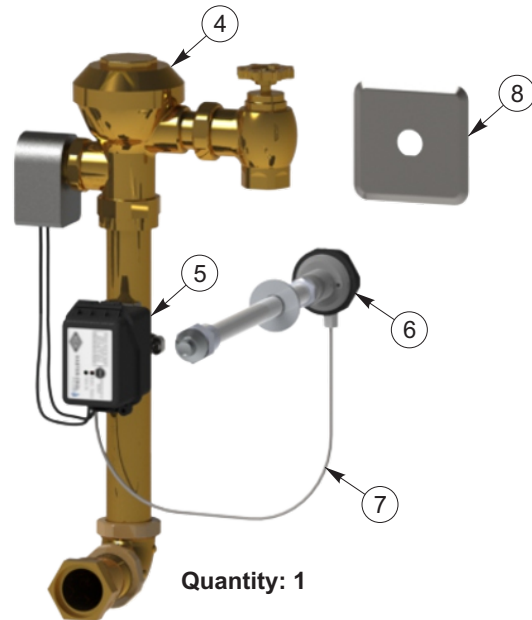

MASTER-TROL PLUS PACKAGE

RETROFIT APPLICATION:

TOILET UNIT w/ PNEUMATIC PUSHBUTTON

Qty: 1

EZ-MTP PRE-PROGRAMMED SETTINGS

WHEN FLUSHED 2 TIMES WITHIN A 5-MINUTE PERIOD, THE FLUSH VALVE WILL BE LOCKED OUT AND WILL BE UNABLE TO FLUSH FOR 15 MINUTES.

ORDER SKU: EZ-MTP-WC

Quantity: 1

Quantity: 1

ITEM #	COMPONENTS PROVIDED
1	24VAC, 50 VA Transformer with 4" X 4" Mtg. Plate
2	MTP Main Controller
3	MTP Station Cable (CaT 5e) 15'
4	Electronic Solenoid Operated Flush Valve, 1.28 GPF

ITEM #	COMPONENTS PROVIDED
5	-MTPFV Flush Valve Branch Box Assembly
6	8" Single Temp. Actuated Air-Trol Pushbutton Assembly
7	1/8" Clear Tubing for Pneumatic Flush Valve Activation
8	Anti-Rotational Pushbutton Mounting Plate