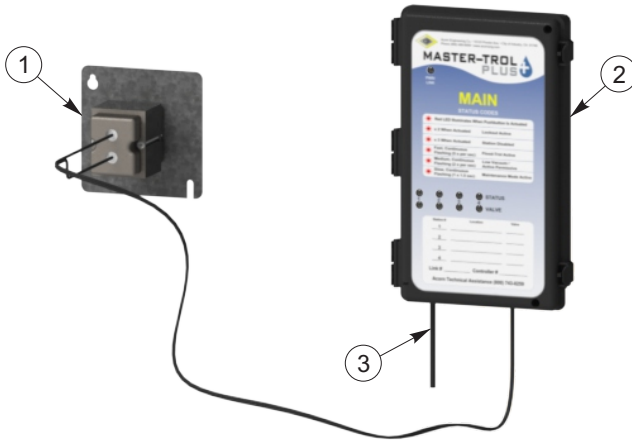

MASTER-TROL PLUS PACKAGE

RETROFIT APPLICATION:

TOILET UNIT w/ PNEUMATIC PUSHBUTTON

Qty: 1

EZ-MTP PRE-PROGRAMMED SETTINGS

WHEN FLUSHED 2 TIMES WITHIN A 5-MINUTE PERIOD, THE FLUSH VALVE WILL BE LOCKED OUT AND WILL BE UNABLE TO FLUSH FOR 15 MINUTES.

ORDER SKU: EZ-MTP-WC

Quantity: 1

Quantity: 1

ITEM #	COMPONENTS PROVIDED
1	24VAC, 50 VA Transformer with 4" X 4" Mtg. Plate
2	MTP Main Controller
3	MTP Station Cable (CaT 5e) 15'
4	Electronic Solenoid Operated Flush Valve, 1.28 GPF

ITEM #	COMPONENTS PROVIDED
5	-MTPFV Flush Valve Branch Box Assembly
6	8" Single Temp. Actuated Air-Trol Pushbutton Assembly
7	1/8" Clear Tubing for Pneumatic Flush Valve Activation
8	Anti-Rotational Pushbutton Mounting Plate